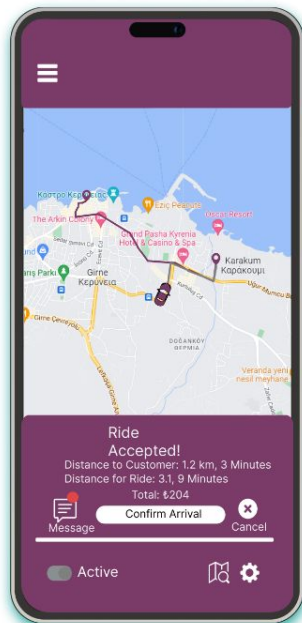

- React.js
- Three.js
- Word Press
- Telegram API
- Node.js
- GSAP
- PHP
- Vue
- React

Our Technologies

Long Term Projects

KibCab

- First taxi app in region
- Algorithms for passenger and driver
- Dispatch system for operators
- Payment system
- Opened new boundaries for travel for all residents of the region