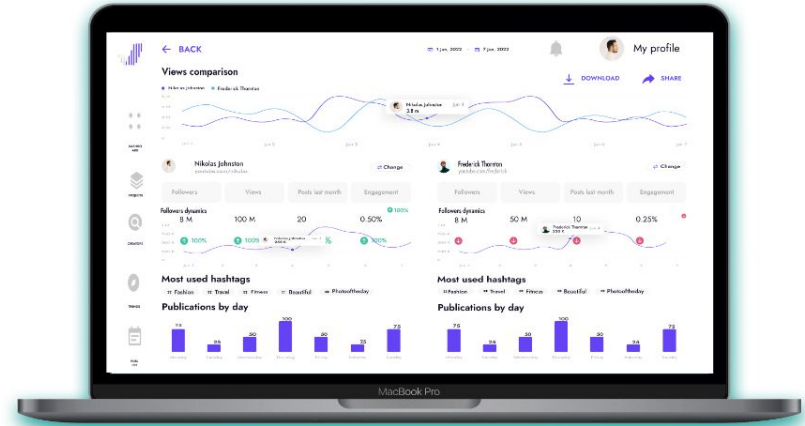

Development of adaptive and
mashable apps

 Fintech

Creation of trading bots,
trading tools and more

 E-commerce

Building from a personal
brand to platforms

 UI/UX design

Design of beautiful and
ergonomic interfaces

- React.js
- Three.js
- Word Press
- Telegram API
- Node.js
- GSAP
- PHP
- Vue
- React

Our Technologies

Long Term Projects

KibCab

- First taxi app in region
- Algorithms for passenger and driver
- Dispatch system for operators
- Payment system
- Opened new boundaries for travel for all residents of the region

Viewgin

- B2B dashboard
- Analytics for YouTube, Instagram, Twitch, Twitter, Facebook, Telegram, TikTok
- AI algorithm to customize content for certain audience
- Insights from AI algorithm
- Channel metrics and providing comprehensive management for YouTube channels