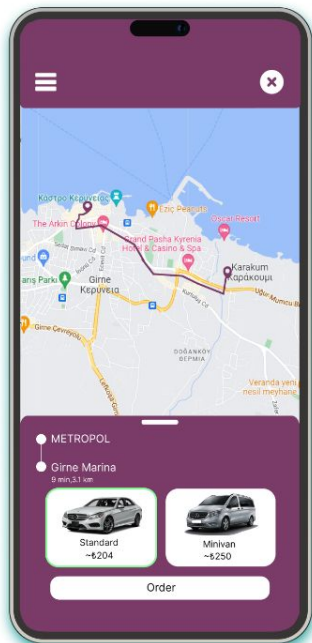

- React.js
- Three.js
- Word Press
- Telegram API
- Node.js
- GSAP
- PHP
- Vue
- React

Our Technologies

Long Term Projects

KibCab

- First taxi app in region
- Algorithms for passenger and driver
- Dispatch system for operators
- Payment system
- Opened new boundaries for travel for all residents of the region

Viewgin

- B2B dashboard
- Analytics for YouTube, Instagram, Twitch, Twitter, Facebook, Telegram, TikTok
- AI algorithm to customize content for certain audience
- Insights from AI algorithm
- Channel metrics and providing comprehensive management for YouTube channels